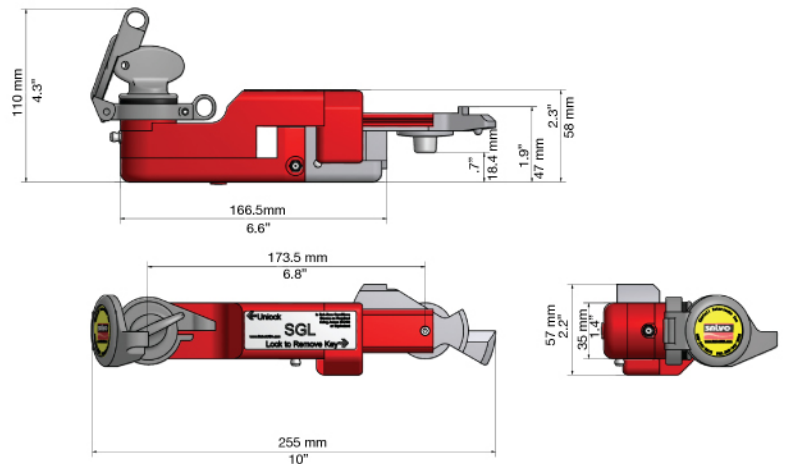

### Description

The Salvo Glad Hand Lock can be attached to the emergency glad hand fitting of the truck trailer. Once attached, the trapped Castell key is released and can be inserted into the Salvo Manual Door Lock or Salvo Control Panel.

### Application

The Salvo Glad Hand Lock helps ensure loading dock safety. After the operator has unhooked the truck's emergency brake, the Salvo Glad Hand Lock can be attached to the truck trailer, releasing the trapped Castell key. The truck is unable to depart until the key is replaced and the Salvo Glad Hand Lock is removed, allowing the brake lines to once again be engaged and operational.

### Technical Data

<b>Temperature Rating</b>	min -20° F / max 130° F
<b>Product Material</b>	Brass and stainless steel
<b>Dimensions</b>	2.25" H x 10" W x 2.25" D
<b>Weight</b>	4.5 lb

### Order Information

P/N	Description
510.0012	Salvo Glad Hand Lock